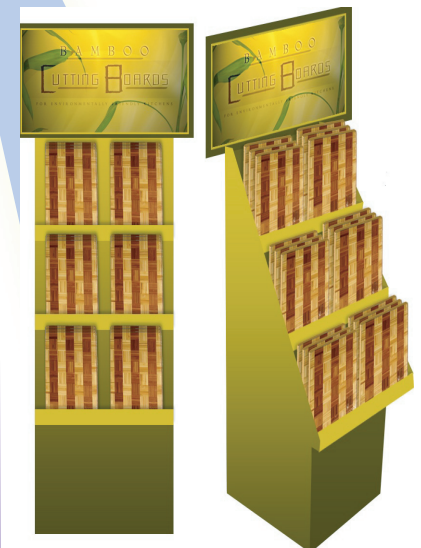

A TRADITION OF EXCELLENCE ON DISPLAYS

MORE
EXPERIENCE
GOES INTO
EVERY BOX